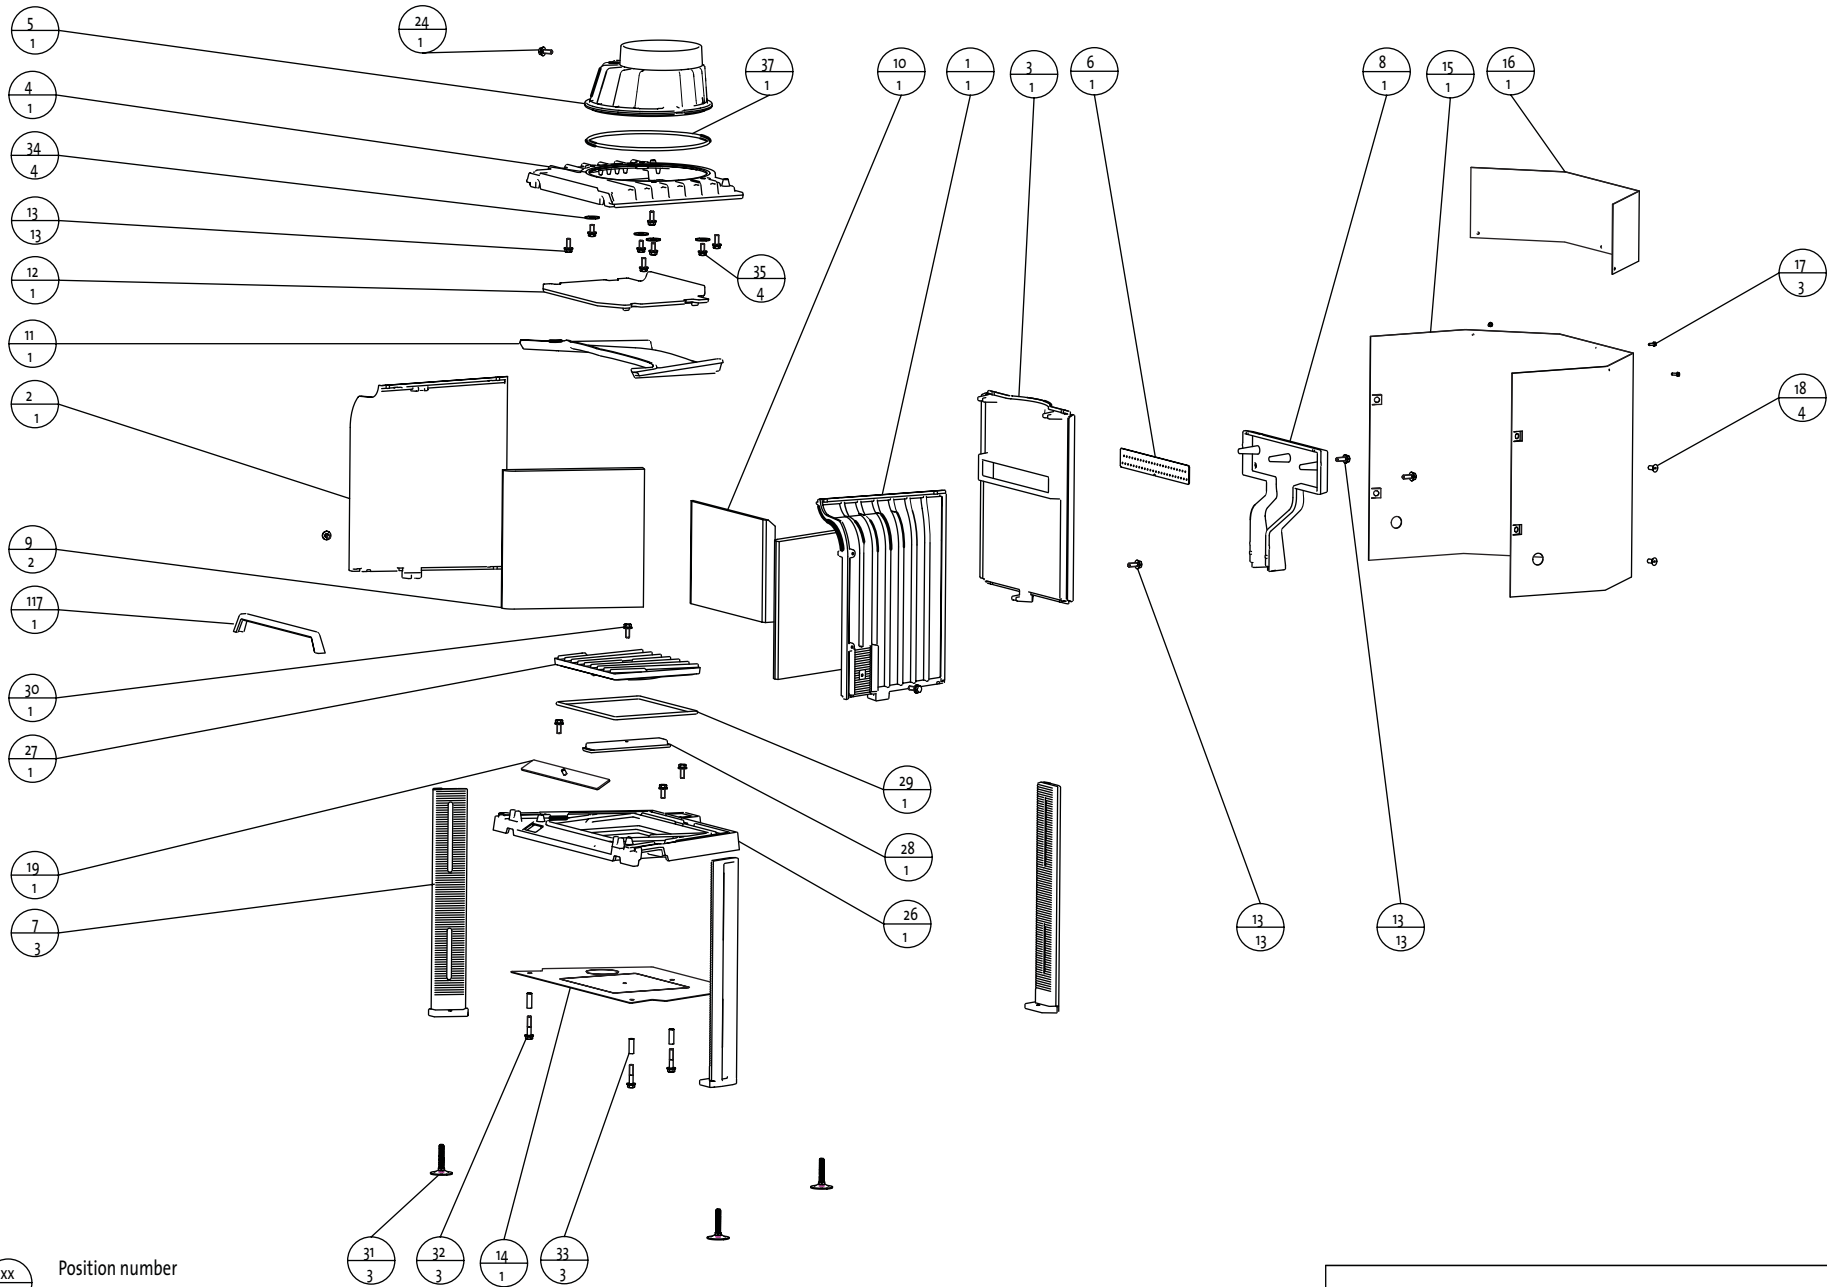

Jøtul AS
Fredrikstad Norway

Draw.no: 3-3481-Poo
Sheet 3/4

Date: Sept. 07

xx — Position number
 yy — Quantity

Delliste / part list Jøtul I 400 FL		
Jøtul AS Fredrikstad Norway	Draw. no: 3-3481-Poo Sheet 2/4	Date: Sept. 07