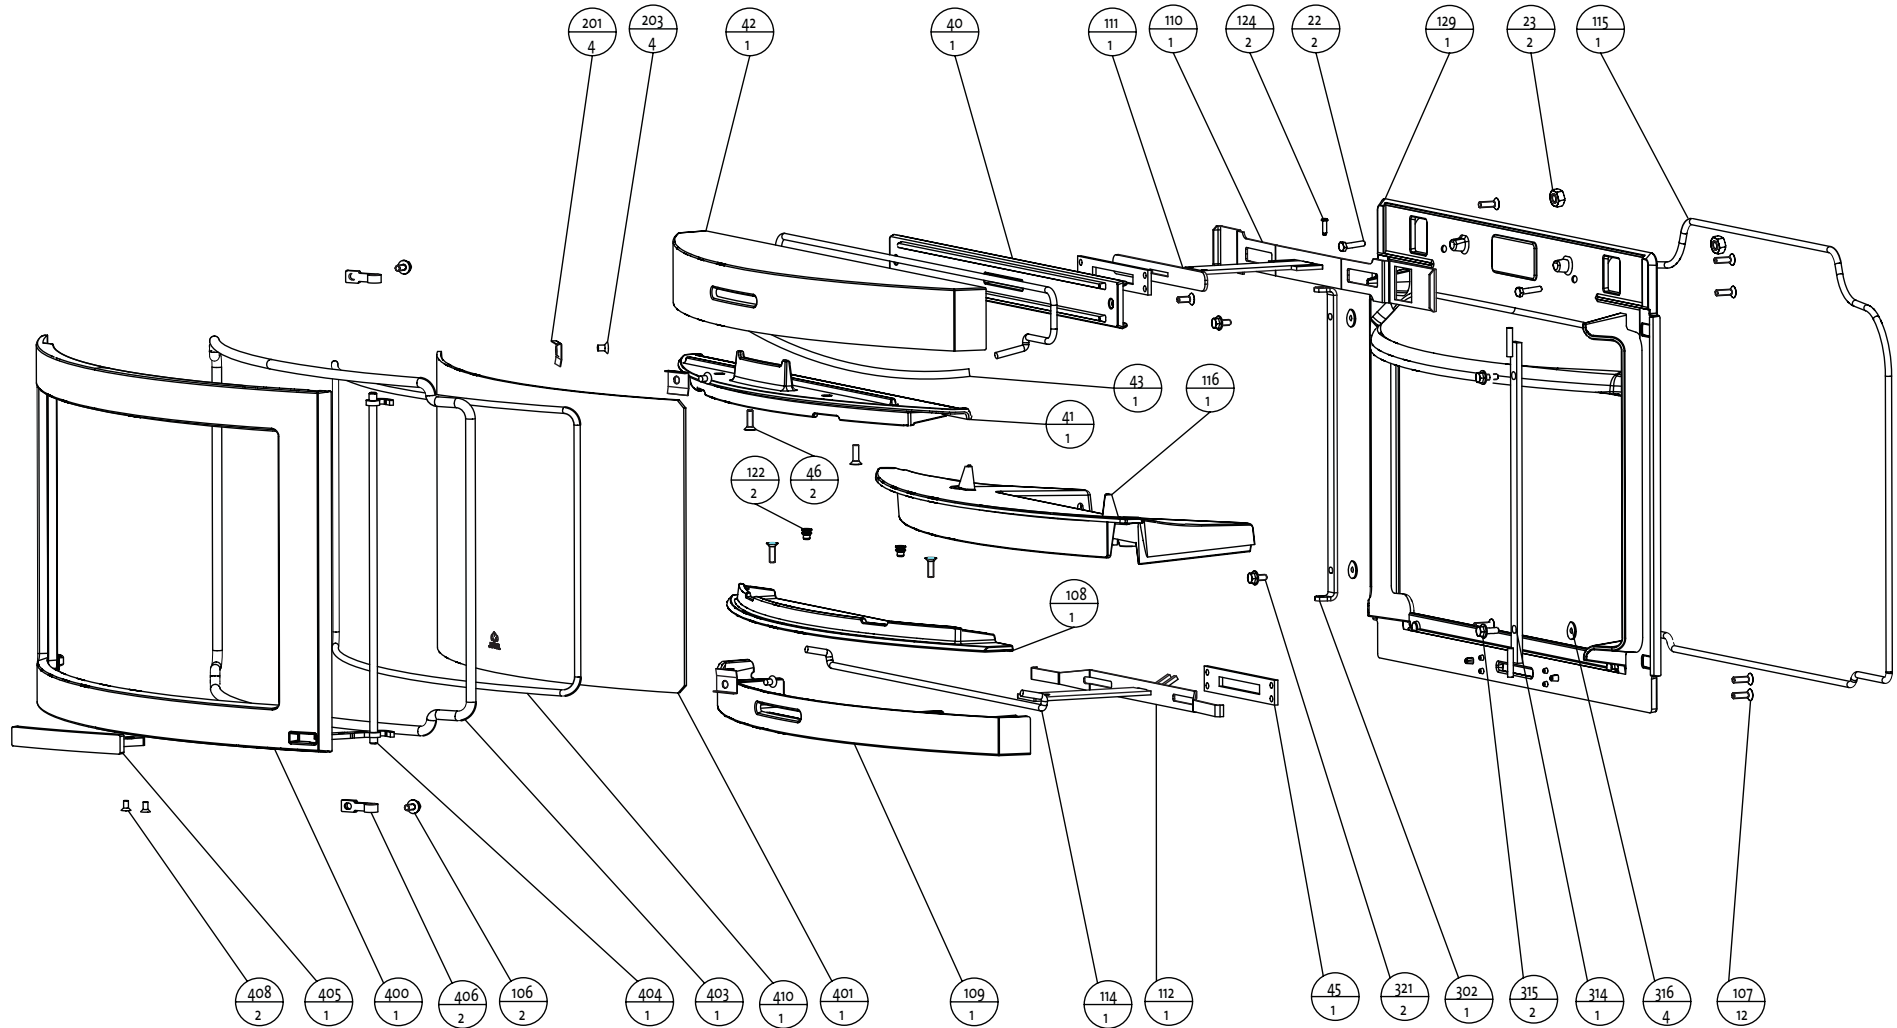

xx — Position number
yy — Quantity

Delliste \ part list Jøtul I 400 Harmony		
Jøtul AS Fredrikstad Norway	Draw. no: 3-3481-Poo Sheet 1/4	Date: Sept. 07

xx — Position number
 yy — Quantity

Delliste / part list Jøtul I 400 Panorama

Jøtul AS
Fredrikstad Norway

Draw.no: 3-3481-Poo
Sheet 3/4

Date: Sept. 07

xx — Position number
 yy — Quantity

Delliste / part list Jøtul I 400 FL		
Jøtul AS Fredrikstad Norway	Draw. no: 3-3481-Poo Sheet 2/4	Date: Sept. 07